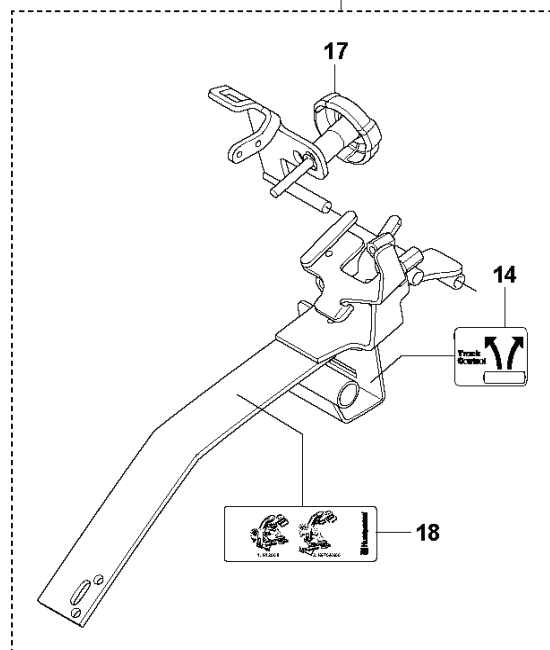

D KV 9/12
WATER TANK

PXM_REF	PXM_PARTNO	DESCRIPTION	PXM_REMARK	QTY.
1	506326302	TANK		1
2	503266004	COUPLER		1
3	531031005	PUMP		1
4	506201503	GASKET		1 3
5	506201501	GASKET		1 3
6	506201502	VALVE		1 3
7	506201506	NUT		1
8	506201505	HOSE ASSY		1
9	587781301	KIT		1
10	731712251	HEXAGON NUT FLANGE		1 9
11	587764201	WASHER		1 9
12	585595005	KNOB		2 9
13	531109301	SERVICE KIT	For K1270 II on Old KV 9/12	1
14	504545701	STICKER		1 13, 16
15	576028101	DECAL	K1270/K1260 & K970/ K960	1 13
16	529798401	SERVICE KIT	For K1270 on new KV 9 / 12	1
18	576028102	DECAL	K1270 II & K970/960	1 16