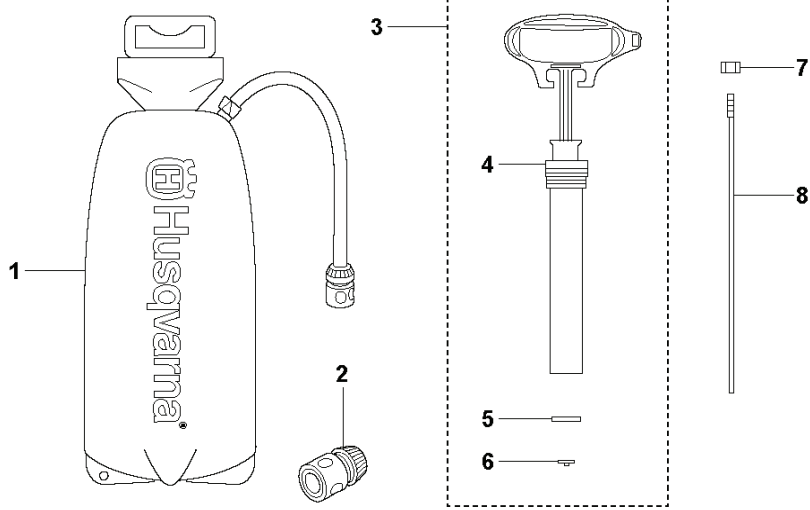

D KV 9/12
WATER TANK

PXM_REF	PXM_PARTNO	DESCRIPTION	PXM_REMARK	QTY.
1	506326302	TANK		1
2	503266004	COUPLER		1
3	531031005	PUMP		1
4	506201503	GASKET		1 3
5	506201501	GASKET		1 3
6	506201502	VALVE		1 3
7	506201506	NUT		1
8	506201505	HOSE ASSY		1
9	587781301	KIT		1
10	731712251	HEXAGON NUT FLANGE		1 9
11	587764201	WASHER		1 9
12	585595005	KNOB		2 9
13	531109301	SERVICE KIT	For K1270 II on Old KV 9/12	1
14	504545701	STICKER		1 13, 16
15	576028101	DECAL	K1270/K1260 & K970/ K960	1 13
16	529798401	SERVICE KIT	For K1270 on new KV 9 / 12	1
18	576028102	DECAL	K1270 II & K970/960	1 16